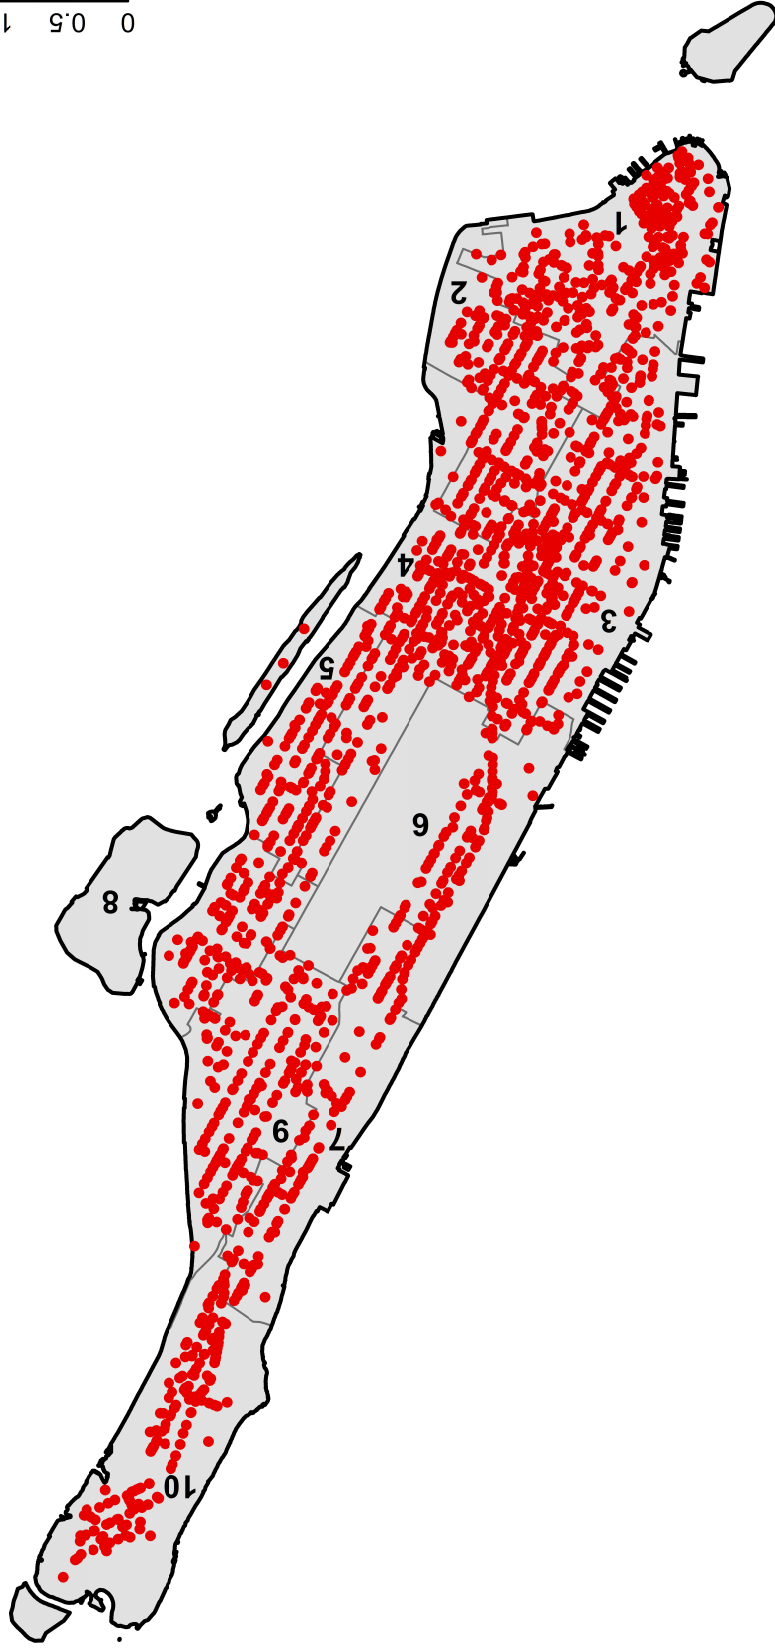

Tobacco Retail Locations in Manhattan

0 0.5 1 2 3 4 Miles